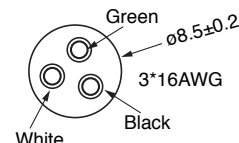

LED Vaportight High Performance Series

Product #: _____ Type: _____

Project: _____ Date: _____

Comments: _____ Initials: _____

Specifications

- Frosted polycarbonate lens
- Ceiling or wall mounting
- 0-10V Dimming (Select models)
- Emergency battery options
- Motion/Photo controlled options
- Operating temperature range is -30°C (-22°F) to 50°C (122°F)
- IP65 rated

Ambient Temperature	Rated Life
77°F(25°C)	160,000 Hours
86°F(30°C)	120,000 Hours
95°F(35°C)	80,000 Hours
104°F(40°C)	60,000 Hours
113°F(45°C)	55,000 Hours
122°F(50°C)	50,000 Hours

Accessories

Ordering Information

Watt	Product #	Product Code	Volts	Color Temp.	CRI	Lumens	Useful Life*	Pkg. Qty.	Dimmable	Equivalent Wattage
40	99622	LVTH4CL40/850/3S/LED	100-277V	5000K	80	5,200	160,000	6	No	3-lamp (T8)
80	99623	LVTH4CL80/850/3S/LED	100-277V	5000K	80	10,400	160,000	6	No	4-lamp (T8)/ 3-lamp (T5HO)
40	99624	LVTH4CL40/850/3S/LED/MC	100-277V	5000K	80	5,200	160,000	6	0-10V	3-lamp (T8)
80	99625	LVTH4CL80/850/3S/LED/MC	100-277V	5000K	80	10,400	160,000	6	0-10V	4-lamp (T8)/ 3-lamp (T5HO)
40	99626	LVTH4CL40/850/3S/LED/EM	100-277V	5000K	80	5,200	160,000	6	No	3-lamp (T8)
80	99627	LVTH4CL80/850/3S/LED/EM	100-277V	5000K	80	10,400	160,000	6	No	4-lamp (T8)/ 3-lamp (T5HO)

Warranty – Commercial / Industrial: This product is warranted for 5 years from the date of purchase. Mounting hardware included with all luminaires.

LED High Performance Vaportights Accessories

Watt	Product #	Product Code	Packaging Quantity
99628	LVTH4CL/MA	Mounting Assembly	200
99629	LVTH4CL/WR	Motion/Photo Control Wireless Remote	60
99630	LVTH4CL/LC	Cable	100

Accessories include hardware.