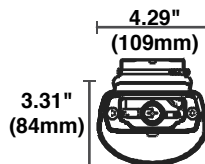

LED Vaportight High Performance Series

Product #: _____ Type: _____

Project: _____ Date: _____

Comments: _____ Initials: _____

Specifications

- Frosted polycarbonate lens
- Ceiling or wall mounting
- 0-10V Dimming (Select models)
- Emergency battery options
- Motion/Photo controlled options
- Operating temperature range is -30°C (-22°F) to 50°C (122°F)
- IP65 rated