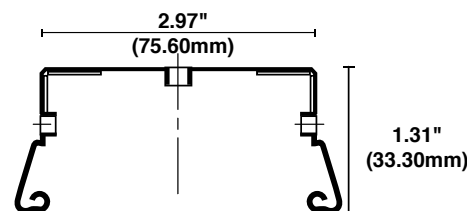

Ordering Information

Watt	Product #	Product Code	Volts	Color Temp.	CRI	Lumens	Useful Life*	Pkg. Qty.	Dimmable	DLC Product ID	Equivalent Wattage
40	99622	LVTH4CL40/850/3S/LED	100-277V	5000K	80	5,200	160,000	6	No	PL5YSPO16UQV	3-lamp (T8)
80	99623	LVTH4CL80/850/3S/LED	100-277V	5000K	80	10,400	160,000	6	No	PLPQT550D00R	4-lamp (T8)/ 3-lamp (T5HO)
40	99624	LVTH4CL40/850/3S/LED/MC	100-277V	5000K	80	5,200	160,000	6	0-10V	PL5YSPO16UQV	3-lamp (T8)
80	99625	LVTH4CL80/850/3S/LED/MC	100-277V	5000K	80	10,400	160,000	6	0-10V	PLPQT550D00R	4-lamp (T8)/ 3-lamp (T5HO)
40	99626	LVTH4CL40/850/3S/LED/EM	100-277V	5000K	80	5,200	160,000	6	No	PL5YSPO16UQV	3-lamp (T8)
80	99627	LVTH4CL80/850/3S/LED/EM	100-277V	5000K	80	10,400	160,000	6	No	PLPQT550D00R	4-lamp (T8)/ 3-lamp (T5HO)

IP65 Rated luminaires are rated for use outdoors where exposed directly to water from rain or irrigation.
* Useful Life is defined as the point in time at which the luminaire will maintain at least 70% of its initial lumens. The luminaire will continue to burn past this point, but at decreased light levels.
Warranty – Commercial / Industrial: This product is warranted for 5 years from the date of purchase. Mounting hardware included with all luminaires.
** Check the latest update at www.DesignLights.org for listed product catalog numbers. Not all versions are listed.

LED High Performance Vaportights Accessories

Watt	Product #	Product Code	Packaging Quantity
99628	LVTH4CL/MA	Mounting Assembly	200
99629	LVTH4CL/WR	Motion/Photo Control Wireless Remote	60
99630	LVTH4CL/LC	Linkable Cable	100

Accessories include hardware.