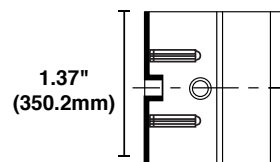

Ordering Information