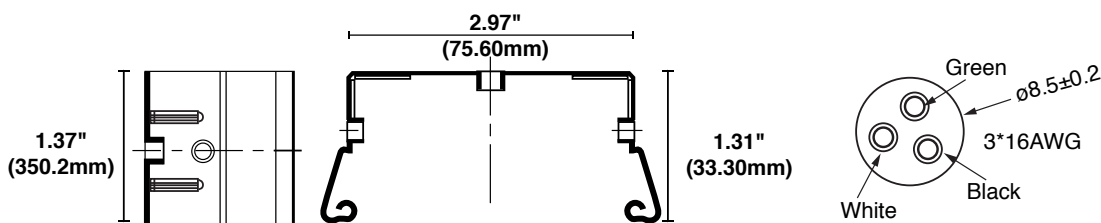

Accessories

Motion/Photo Control Wireless Remote - LVTH4CL/WR - 99629

Ordering Information

Watt	Product #	Product Code	Volts	Color Temp.	CRI	Lumens	Useful Life*	Pkg. Qty.	Dimmable	DLC Product ID	Equivalent Wattage
40	99622	LVTH4CL40/850/3S/LED	100-277V	5000K	80	5,200	160,000	6	No	PL5YSPO16UQV	3-lamp (T8)
80	99623	LVTH4CL80/850/3S/LED	100-277V	5000K	80	10,400	160,000	6	No	PLPQT550D00R	4-lamp (T8)/ 3-lamp (T5HO)
40	99624	LVTH4CL40/850/3S/LED/MC	100-277V	5000K	80	5,200	160,000	6	0-10V	PL5YSPO16UQV	3-lamp (T8)
80	99625	LVTH4CL80/850/3S/LED/MC	100-277V	5000K	80	10,400	160,000	6	0-10V	PLPQT550D00R	4-lamp (T8)/ 3-lamp (T5HO)
40	99626	LVTH4CL40/850/3S/LED/EM	100-277V	5000K	80	5,200	160,000	6	No	PL5YSPO16UQV	3-lamp (T8)
80	99627	LVTH4CL80/850/3S/LED/EM	100-277V	5000K	80	10,400	160,000	6	No	PLPQT550D00R	4-lamp (T8)/ 3-lamp (T5HO)

IP65 Rated luminaires are rated for use outdoors where exposed directly to water from rain or irrigation.

* Useful Life is defined as the point in time at which the luminaire will maintain at least 70% of its initial lumens. The luminaire will continue to burn past this point, but at decreased light levels.

Warranty – Commercial / Industrial: This product is warranted for 5 years from the date of purchase. Mounting hardware included with all luminaires.

** Check the latest update at www.DesignLights.org for listed product catalog numbers. Not all versions are listed.

LED High Performance Vaportights Accessories

Watt	Product #	Product Code	Packaging Quantity
99628	LVTH4CL/MA	Mounting Assembly	200
99629	LVTH4CL/WR	Motion/Photo Control Wireless Remote	60
99630	LVTH4CL/LC	Linkable Cable	100

Accessories include hardware.