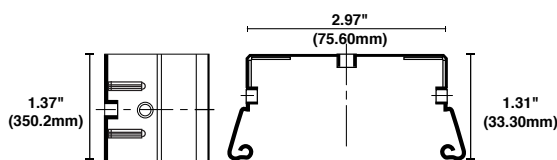

Ordering Information

Watt	Product #	Product Code	Volts	Color Temp.	CRI	Lumens	Useful Life*	Pkg. Qty.	Dimmable	Equivalent Wattage
40	99622	LVTH4CL40/850/3S/LED	100-277V	5000K	80	5,200	160,000	6	No	3-lamp (T8)
80	99623	LVTH4CL80/850/3S/LED	100-277V	5000K	80	10,400	160,000	6	No	4-lamp (T8)/ 3-lamp (T5HO)
40	99624	LVTH4CL40/850/3S/LED/MC	100-277V	5000K	80	5,200	160,000	6	0-10V	3-lamp (T8)
80	99625	LVTH4CL80/850/3S/LED/MC	100-277V	5000K	80	10,400	160,000	6	0-10V	4-lamp (T8)/ 3-lamp (T5HO)
40	99626	LVTH4CL40/850/3S/LED/EM	100-277V	5000K	80	5,200	160,000	6	No	3-lamp (T8)
80	99627	LVTH4CL80/850/3S/LED/EM	100-277V	5000K	80	10,400	160,000	6	No	4-lamp (T8)/ 3-lamp (T5HO)

Warranty – Commercial / Industrial: This product is warranted for 5 years from the date of purchase. Mounting hardware included with all luminaires.

LED High Performance Vaportights Accessories

Watt	Product #	Product Code	Packaging Quantity
99628	LVTH4CL/MA	Mounting Assembly	200
99629	LVTH4CL/WR	Motion/Photo Control Wireless Remote	60
99630	LVTH4CL/LC	Cable	100

Accessories include hardware.