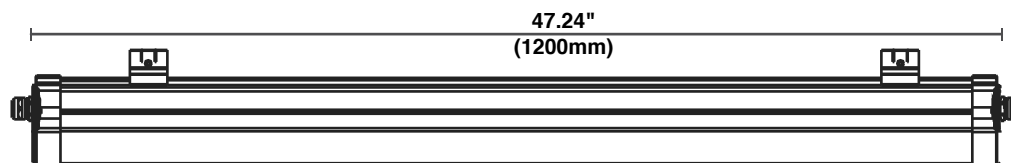

LED Vaportight High Performance Series

Product #: _____ Type: _____

Project: _____ Date: _____

Comments: _____ Initials: _____

Specifications

- Frosted polycarbonate lens
- Ceiling or wall mounting
- 0-10V Dimming (Select models)
- Emergency battery options
- Motion/Photo controlled options
- Operating temperature range is -30°C (-22°F) to 50°C (122°F)
- IP65 rated

Ambient Temperature	Rated Life
77°F(25°C)	160,000 Hours
86°F(30°C)	120,000 Hours
95°F(35°C)	80,000 Hours
104°F(40°C)	60,000 Hours
113°F(45°C)	55,000 Hours
122°F(50°C)	50,000 Hours

Accessories