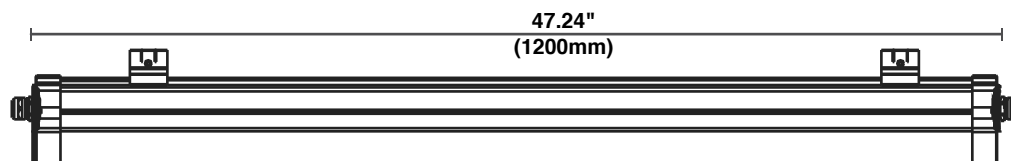

LED Vaportight High Performance Series

Product #: _____ Type: _____
Project: _____ Date: _____
Comments: _____ Initials: _____

Specifications

- Frosted polycarbonate lens
- Ceiling or wall mounting
- 0-10V Dimming (Select models)
- Emergency battery options
- Motion/Photo controlled options
- Operating temperature range is -30°C (-22°F) to 50°C (122°F)
- IP65 rated

Ambient Temperature	Rated Life
77°F(25°C)	160,000 Hours
86°F(30°C)	120,000 Hours
95°F(35°C)	80,000 Hours
104°F(40°C)	60,000 Hours
113°F(45°C)	55,000 Hours
122°F(50°C)	50,000 Hours

Accessories