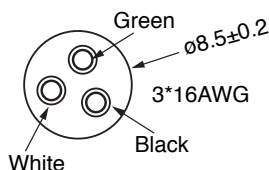

Accessories

Linkable Cable - LVTH4CL/LC - 99630

Motion/Photo Control Wireless Remote - LVTH4CL/WR - 99629

Ordering Information

| Watt | Product # | Product Code | Volts | Color Temp. | CRI | Lumens | Useful Life* | Pkg. Qty. | Dimmable | DLC Product ID | Equivalent Wattage |
|------|-----------|-------------------------|----------|-------------|-----|--------|--------------|-----------|----------|----------------|----------------------------|
| 40 | 99622 | LVTH4CL40/850/3S/LED | 100-277V | 5000K | 80 | 5,200 | 160,000 | 6 | No | PL5YSPO16UQV | 3-lamp (T8) |
| 80 | 99623 | LVTH4CL80/850/3S/LED | 100-277V | 5000K | 80 | 10,400 | 160,000 | 6 | No | PLPQT550D00R | 4-lamp (T8)/ 3-lamp (T5HO) |
| 40 | 99624 | LVTH4CL40/850/3S/LED/MC | 100-277V | 5000K | 80 | 5,200 | 160,000 | 6 | 0-10V | PL5YSPO16UQV | 3-lamp (T8) |
| 80 | 99625 | LVTH4CL80/850/3S/LED/MC | 100-277V | 5000K | 80 | 10,400 | 160,000 | 6 | 0-10V | PLPQT550D00R | 4-lamp (T8)/ 3-lamp (T5HO) |
| 40 | 99626 | LVTH4CL40/850/3S/LED/EM | 100-277V | 5000K | 80 | 5,200 | 160,000 | 6 | No | PL5YSPO16UQV | 3-lamp (T8) |
| 80 | 99627 | LVTH4CL80/850/3S/LED/EM | 100-277V | 5000K | 80 | 10,400 | 160,000 | 6 | No | PLPQT550D00R | 4-lamp (T8)/ 3-lamp (T5HO) |