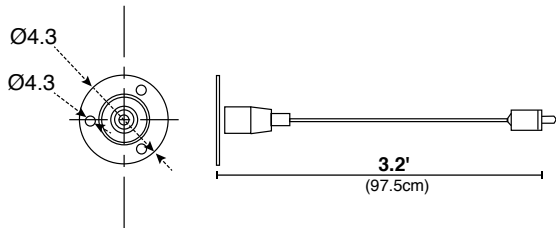

Accessories

Linkable Cable - LVTH4CL/LC - 99630

Motion/Photo Control Wireless Remote - LVTH4CL/WR - 99629

Ordering Information

| Watt | Product # | Product Code | Volts | Color Temp. | CRI | Lumens | Useful Life* | Pkg. Qty. | Dimmable | DLC Product ID | Equivalent Wattage |
|------|-----------|-------------------------|----------|-------------|-----|--------|--------------|-----------|----------|----------------|----------------------------|
| 40 | 99622 | LVTH4CL40/850/3S/LED | 100-277V | 5000K | 80 | 5,200 | 160,000 | 6 | No | PL5YSPO16UQV | 3-lamp (T8) |
| 80 | 99623 | LVTH4CL80/850/3S/LED | 100-277V | 5000K | 80 | 10,400 | 160,000 | 6 | No | PLPQT550D00R | 4-lamp (T8)/ 3-lamp (T5HO) |
| 40 | 99624 | LVTH4CL40/850/3S/LED/MC | 100-277V | 5000K | 80 | 5,200 | 160,000 | 6 | 0-10V | PL5YSPO16UQV | 3-lamp (T8) |
| 80 | 99625 | LVTH4CL80/850/3S/LED/MC | 100-277V | 5000K | 80 | 10,400 | 160,000 | 6 | 0-10V | PLPQT550D00R | 4-lamp (T8)/ 3-lamp (T5HO) |
| 40 | 99626 | LVTH4CL40/850/3S/LED/EM | 100-277V | 5000K | 80 | 5,200 | 160,000 | 6 | No | PL5YSPO16UQV | 3-lamp (T8) |
| 80 | 99627 | LVTH4CL80/850/3S/LED/EM | 100-277V | 5000K | 80 | 10,400 | 160,000 | 6 | No | PLPQT550D00R | 4-lamp (T8)/ 3-lamp (T5HO) |