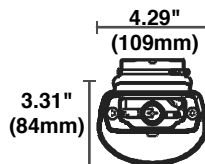

Specifications

- Frosted polycarbonate lens
- Ceiling or wall mounting
- 0-10V Dimming (Select models)
- Emergency battery options
- Motion/Photo controlled options
- Operating temperature range is -30°C (-22°F) to 50°C (122°F)
- IP65 rated