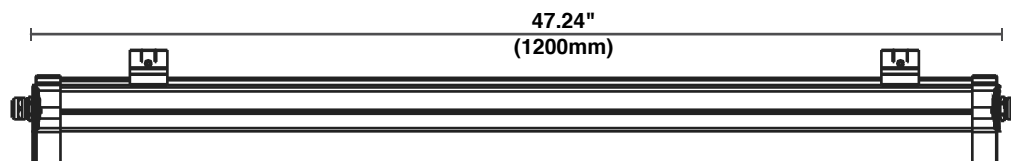

LED Vaportight High Performance Series

Product #: _____ Type: _____

Project: _____ Date: _____

Comments: _____ Initials: _____

Specifications

- Frosted polycarbonate lens
- Ceiling or wall mounting
- 0-10V Dimming (Select models)
- Emergency battery options
- Motion/Photo controlled options
- Operating temperature range is -30°C (-22°F) to 50°C (122°F)
- IP65 rated

Ambient Temperature	Rated Life
77°F(25°C)	160,000 Hours
86°F(30°C)	120,000 Hours
95°F(35°C)	80,000 Hours
104°F(40°C)	60,000 Hours
113°F(45°C)	55,000 Hours
122°F(50°C)	50,000 Hours